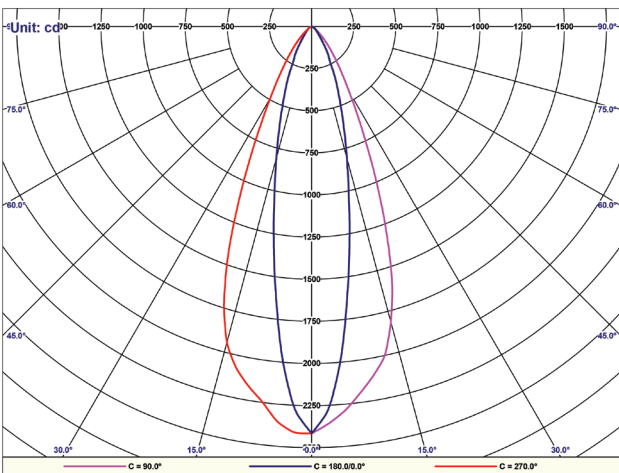

Model: MC-ADJWII

PHOTOMETRICS

1 16°

Model No: VWII0750-0016-303E

Luminaire flux: 1007 lm

2 20x40°

Model No: VWII0750-2040-303E

Luminaire flux: 962 lm

※For IES data, please contact our sales staff or distributor

MODEL NO

Example

PRODUCT SPECIFICATIONS

Product Name	V-Wash II 2040 (20 x 40° beam)			V-Wash II 0016 (16° beam)		
Model No.	VWII0380-2040-xxxE (L380mm)	VWII0750-2040-xxxE (L750mm)	VWII1120-2040-xxxE (L1120mm)	VWII0380-0016-xxxE (L380mm)	VWII0750-0016-xxxE (L750mm)	VWII1120-0016-xxxE (L1120mm)
Input Voltage	24.0Vdc (TDK Lambda's model recommended)					
Power Consumption	6.7 W	13.5 W	20.1 W	6.7 W	13.5 W	20.1 W
Dimension (mm)	380*Dia24.0	750*Dia24.0	1120*Dia24.0	380*Dia24.0	750*Dia24.0	1120*Dia24.0
Weight	170 grams	338 grams	507 grams	170 grams	338 grams	507 grams
Casing Body	Aluminium heatsink with powder coated metal cover					
LED Beam Angle	20 x 40°	20 x 40°	20 x 40°	16°	16°	16°
Operating Temperature	-10°C~45°C	-10°C~45°C	-10°C~45°C	-10°C~45°C	-10°C~45°C	-10°C~45°C
Maximum Length of Series Connection	3 meter	3 meter	3 meter	3 meter	3 meter	3 meter
Option Parts	Angle-adjustable mounting clip					
No of LEDs	7	14	21	7	14	21
Power Supply Unit	24.0Vdc (* TDK Lambda brand)					
Dimming Control	●					
Lumens (typical @ 3000K)	480	962	1440	500	1007	1540
Available LED Color						
Daylight 6500K <i>*Build-to-order</i>	●	●	●	●	●	●
Cool White 4000K	●	●	●	●	●	●
3500K <i>*Build-to-order</i>	●	●	●	●	●	●
Light Warm 3000K	●	●	●	●	●	●
Standard Warm 2700K	●	●	●	●	●	●
Dark Warm 2200K <i>*Build-to-order</i>	●	●	●	●	●	●
RGB Full Color	●	●	●	●	●	●