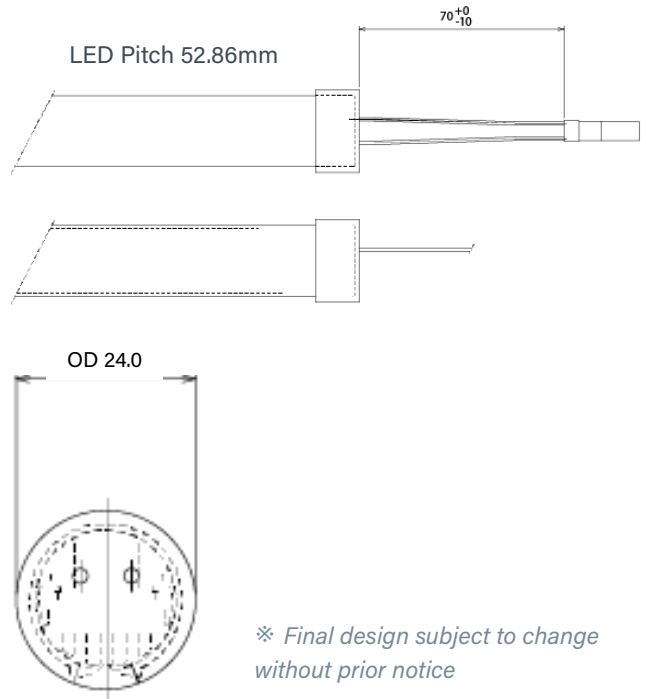

MECHANICAL DRAWING