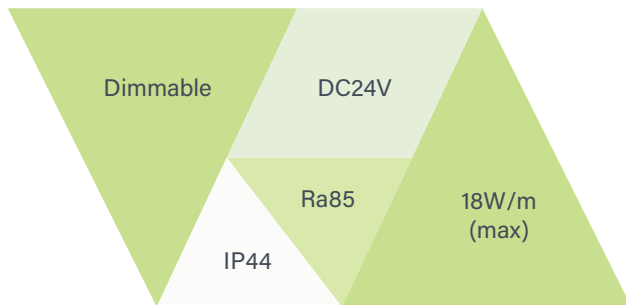

MECHANICAL DRAWING

Male-Female Connector
(Standard Spec comes with this connector)

White /or Red Cable = Positive (+)
Black Cable = Red (-)

BASIC SPECIFICATION

OPTIONAL ACCESSORIES

1 Mounting Clip Bracket Adjustment Angle Type

Model: MC-ADJWII

PHOTOMETRICS

1 16°

Model No: VWII0750-0016-303E

Luminaire flux: 1007 lm

2 20x40°

Model No: VWII0750-2040-303E

Luminaire flux: 962 lm

※For IES data, please contact our sales staff or distributor

MODEL NO

Example

PRODUCT SPECIFICATIONS

Product Name	V-Wash II 2040 (20 x 40° beam)			V-Wash II 0016 (16° beam)		
Model No.	VWII0380-2040-xxxE (L380mm)	VWII0750-2040-xxxE (L750mm)	VWII1120-2040-xxxE (L1120mm)	VWII0380-0016-xxxE (L380mm)	VWII0750-0016-xxxE (L750mm)	VWII1120-0016-xxxE (L1120mm)
Input Voltage	24.0Vdc (TDK Lambda's model recommended)					
Power Consumption	6.7 W	13.5 W	20.1 W	6.7 W	13.5 W	20.1 W
Dimension (mm)	380*Dia24.0	750*Dia24.0	1120*Dia24.0	380*Dia24.0	750*Dia24.0	1120*Dia24.0
Weight	170 grams	338 grams	507 grams	170 grams	338 grams	507 grams
Casing Body	Aluminium heatsink with powder coated metal cover					
LED Beam Angle	20 x 40°	20 x 40°	20 x 40°	16°	16°	16°
Operating Temperature	-10°C~45°C	-10°C~45°C	-10°C~45°C	-10°C~45°C	-10°C~45°C	-10°C~45°C
Maximum Length of Series Connection	3 meter	3 meter	3 meter	3 meter	3 meter	3 meter
Option Parts	Angle-adjustable mounting clip					
No of LEDs	7	14	21	7	14	21
Power Supply Unit	24.0Vdc (* TDK Lambda brand)					
Dimming Control	●					
Lumens (typical @ 3000K)	480	962	1440	500	1007	1540
Available LED Color						
Daylight 6500K <i>*Build-to-order</i>	●	●	●	●	●	●
Cool White 4000K	●	●	●	●	●	●
3500K <i>*Build-to-order</i>	●	●	●	●	●	●
Light Warm 3000K	●	●	●	●	●	●
Standard Warm 2700K	●	●	●	●	●	●
Dark Warm 2200K <i>*Build-to-order</i>	●	●	●	●	●	●
RGB Full Color	●	●	●	●	●	●