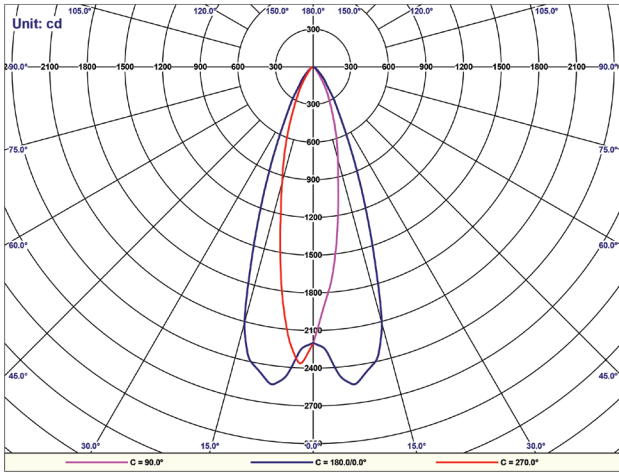

Model: MC-ADJWII

PHOTOMETRICS

1 16°

Model No: VWII0750-0016-303E

Luminaire flux: 1007 lm

2 20x40°

Model No: VWII0750-2040-303E

Luminaire flux: 962 lm

※For IES data, please contact our sales staff or distributor

MODEL NO

Example

PRODUCT SPECIFICATIONS

Product Name	V-Wash II 2040 (20 x 40° beam)			V-Wash II 0016 (16° beam)		
Model No.	VWII0380-2040-xxxE (L380mm)	VWII0750-2040-xxxE (L750mm)	VWII1120-2040-xxxE (L1120mm)	VWII0380-0016-xxxE (L380mm)	VWII0750-0016-xxxE (L750mm)	VWII1120-0016-xxxE (L1120mm)
Input Voltage	24.0Vdc (TDK Lambda's model recommended)					
Power Consumption	6.7 W	13.5 W	20.1 W	6.7 W	13.5 W	20.1 W
Dimension (mm)	380*Dia24.0	750*Dia24.0	1120*Dia24.0	380*Dia24.0	750*Dia24.0	1120*Dia24.0
Weight	170 grams	338 grams	507 grams	170 grams	338 grams	507 grams
Casing Body	Aluminium heatsink with powder coated metal cover					
LED Beam Angle	20 x 40°	20 x 40°	20 x 40°	16°	16°	16°
Operating Temperature	-10°C~45°C	-10°C~45°C	-10°C~45°C	-10°C~45°C	-10°C~45°C	-10°C~45°C
Maximum Length of Series Connection	3 meter	3 meter	3 meter	3 meter	3 meter	3 meter
Option Parts	Angle-adjustable mounting clip					
No of LEDs	7	14	21	7	14	21
Power Supply Unit	24.0Vdc (* TDK Lambda brand)					
Dimming Control	●					
Lumens (typical @ 3000K)	480	962	1440	500	1007	1540
Available LED Color						
Daylight 6500K <i>*Build-to-order</i>	●	●	●	●	●	●
Cool White 4000K	●	●	●	●	●	●
3500K <i>*Build-to-order</i>	●	●	●	●	●	●
Light Warm 3000K	●	●	●	●	●	●
Standard Warm 2700K	●	●	●	●	●	●
Dark Warm 2200K <i>*Build-to-order</i>	●	●	●	●	●	●
RGB Full Color	●	●	●	●	●	●