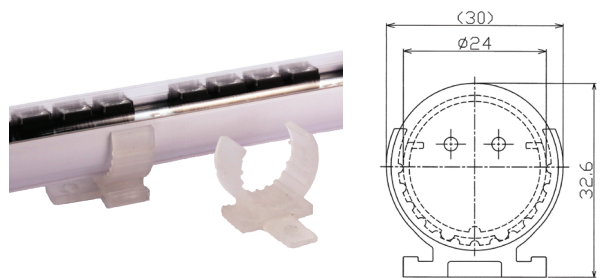

OPTIONAL ACCESSORIES

1 Mounting Clip Bracket Adjustment Angle Type

Model: MC-ADJWII