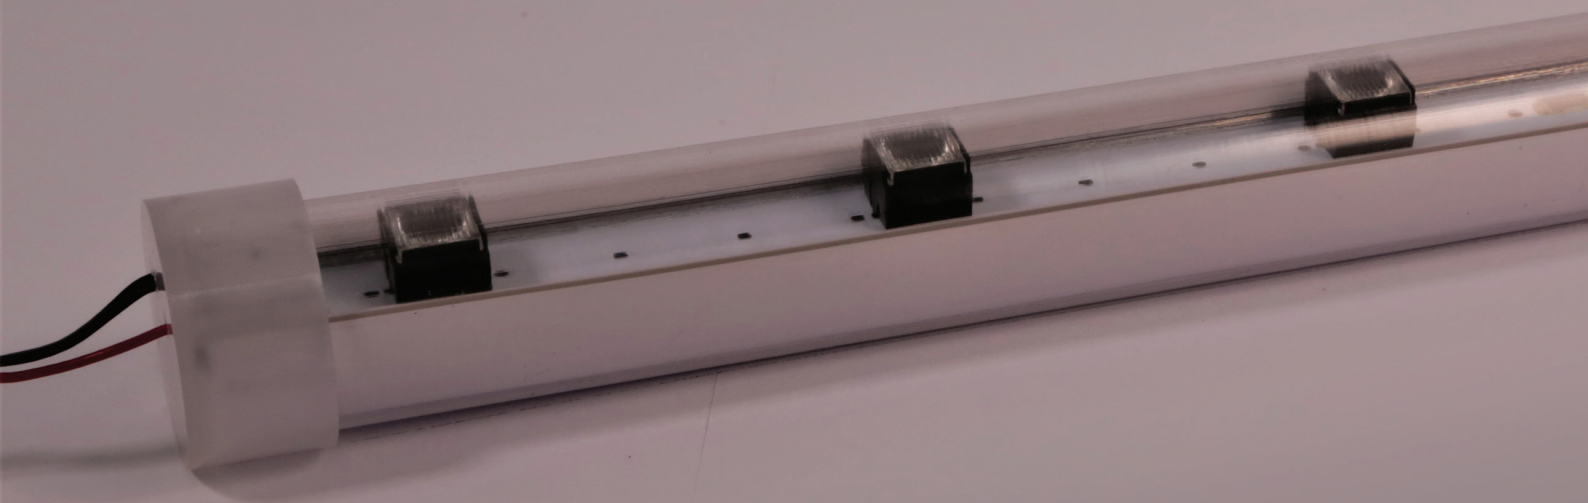

V-Wash II

Available in 16° and 20x40° beam angle. Our V-Wash II provides long beam throw for wall washing and grazing effects, and as well as indirect illumination in retail, hospitality, and entertainment environments.

V-Wash II also comes with rotatable mounting clip which allows flexible mounting and positioning in various environments.

DC24V

18W/m
(max)

IP44

Ra85 typ

Dimmable

FEATURES

- Linear LED fixture with controlled beam angle (16° and 20x40°)
- Suitable for architectural wall-wash lighting
- Available in CCT 2200K, 2700K, 3000K, 3500K, and 4000K
- Slim & compact casing body (Dia. 24mm x Length)

MECHANICAL DRAWING

Male-Female Connector
(Standard Spec comes with this connector)

White /or Red Cable = Positive (+)
Black Cable = Red (-)

BASIC SPECIFICATION

OPTIONAL ACCESSORIES

1 Mounting Clip Bracket Adjustment Angle Type