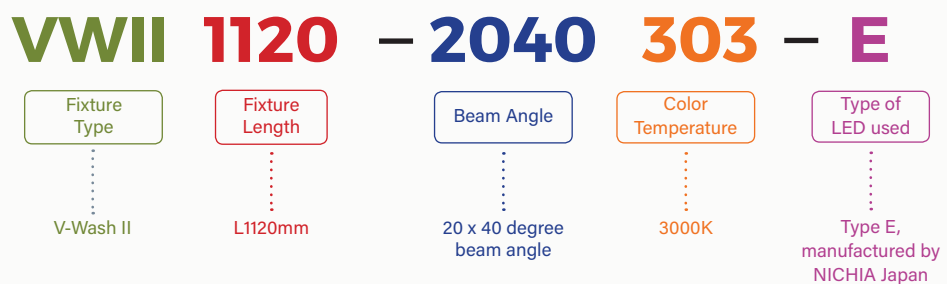

V-Wash II also comes with rotatable mounting clip which allows flexible mounting and positioning in various environments.

DC24V

18W/m
(max)

IP44

Ra85 typ

Dimmable

FEATURES

- Linear LED fixture with controlled beam angle (16° and 20x40°)
- Suitable for architectural wall-wash lighting
- Available in CCT 2200K, 2700K, 3000K, 3500K, and 4000K
- Slim & compact casing body (Dia. 24mm x Length)

Model: MC-ADJWII

PHOTOMETRICS

1 16°

Model No: VWII0750-0016-303E

Luminaire flux: 1007 lm

2 20x40°

Model No: VWII0750-2040-303E

Luminaire flux: 962 lm

※For IES data, please contact our sales staff or distributor

MODEL NO

Example

PRODUCT SPECIFICATIONS

Product Name	V-Wash II 2040 (20 x 40° beam)			V-Wash II 0016 (16° beam)		
Model No.	VWII0380-2040-xxxE (L380mm)	VWII0750-2040-xxxE (L750mm)	VWII1120-2040-xxxE (L1120mm)	VWII0380-0016-xxxE (L380mm)	VWII0750-0016-xxxE (L750mm)	VWII1120-0016-xxxE (L1120mm)
Input Voltage	24.0Vdc (TDK Lambda's model recommended)					
Power Consumption	6.7 W	13.5 W	20.1 W	6.7 W	13.5 W	20.1 W
Dimension (mm)	380*Dia24.0	750*Dia24.0	1120*Dia24.0	380*Dia24.0	750*Dia24.0	1120*Dia24.0
Weight	170 grams	338 grams	507 grams	170 grams	338 grams	507 grams
Casing Body	Aluminium heatsink with powder coated metal cover					
LED Beam Angle	20 x 40°	20 x 40°	20 x 40°	16°	16°	16°
Operating Temperature	-10°C~45°C	-10°C~45°C	-10°C~45°C	-10°C~45°C	-10°C~45°C	-10°C~45°C
Maximum Length of Series Connection	3 meter	3 meter	3 meter	3 meter	3 meter	3 meter
Option Parts	Angle-adjustable mounting clip					
No of LEDs	7	14	21	7	14	21
Power Supply Unit	24.0Vdc (* TDK Lambda brand)					
Dimming Control	●					
Lumens (typical @ 3000K)	480	962	1440	500	1007	1540
Available LED Color						
Daylight 6500K <i>*Build-to-order</i>	●	●	●	●	●	●
Cool White 4000K	●	●	●	●	●	●
3500K <i>*Build-to-order</i>	●	●	●	●	●	●
Light Warm 3000K	●	●	●	●	●	●
Standard Warm 2700K	●	●	●	●	●	●
Dark Warm 2200K <i>*Build-to-order</i>	●	●	●	●	●	●
RGB Full Color	●	●	●	●	●	●