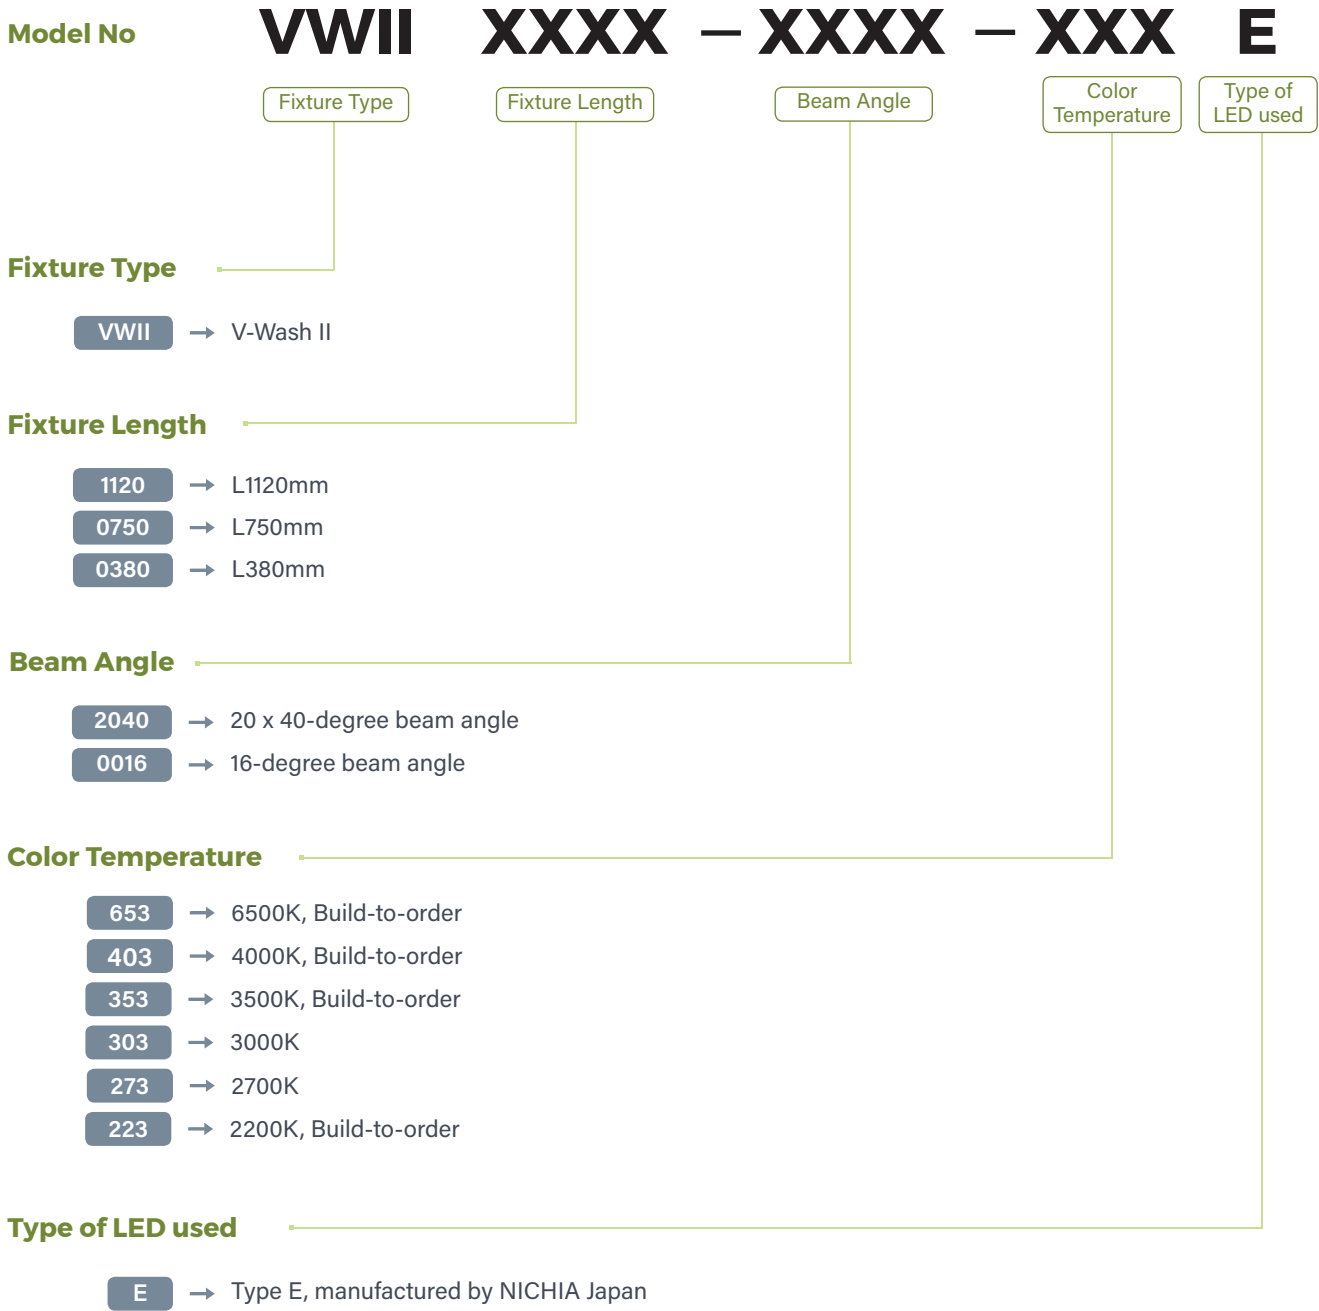

V-Wash II also comes with rotatable mounting clip which allows flexible mounting and positioning in various environments.

DC24V

18W/m
(max)

IP44

Ra85 typ

Dimmable

FEATURES

- Linear LED fixture with controlled beam angle (16° and 20x40°)
- Suitable for architectural wall-wash lighting
- Available in CCT 2200K, 2700K, 3000K, 3500K, and 4000K
- Slim & compact casing body (Dia. 24mm x Length)

Model: MC-ADJWII

PHOTOMETRICS

1 16°

Model No: VWII0750-0016-303E

Luminaire flux: 1007 lm

2 20x40°

Model No: VWII0750-2040-303E

Luminaire flux: 962 lm

※For IES data, please contact our sales staff or distributor

MODEL NO

Example

PRODUCT SPECIFICATIONS

Product Name	V-Wash II 2040 (20 x 40° beam)			V-Wash II 0016 (16° beam)		
Model No.	VWII0380-2040-xxxE (L380mm)	VWII0750-2040-xxxE (L750mm)	VWII1120-2040-xxxE (L1120mm)	VWII0380-0016-xxxE (L380mm)	VWII0750-0016-xxxE (L750mm)	VWII1120-0016-xxxE (L1120mm)
Input Voltage	24.0Vdc (TDK Lambda's model recommended)					
Power Consumption	6.7 W	13.5 W	20.1 W	6.7 W	13.5 W	20.1 W
Dimension (mm)	380*Dia24.0	750*Dia24.0	1120*Dia24.0	380*Dia24.0	750*Dia24.0	1120*Dia24.0
Weight	170 grams	338 grams	507 grams	170 grams	338 grams	507 grams
Casing Body	Aluminium heatsink with powder coated metal cover					
LED Beam Angle	20 x 40°	20 x 40°	20 x 40°	16°	16°	16°
Operating Temperature	-10°C~45°C	-10°C~45°C	-10°C~45°C	-10°C~45°C	-10°C~45°C	-10°C~45°C
Maximum Length of Series Connection	3 meter	3 meter	3 meter	3 meter	3 meter	3 meter
Option Parts	Angle-adjustable mounting clip					
No of LEDs	7	14	21	7	14	21
Power Supply Unit	24.0Vdc (* TDK Lambda brand)					
Dimming Control	●					
Lumens (typical @ 3000K)	480	962	1440	500	1007	1540
Available LED Color						
Daylight 6500K <i>*Build-to-order</i>	●	●	●	●	●	●
Cool White 4000K	●	●	●	●	●	●
3500K <i>*Build-to-order</i>	●	●	●	●	●	●
Light Warm 3000K	●	●	●	●	●	●
Standard Warm 2700K	●	●	●	●	●	●
Dark Warm 2200K <i>*Build-to-order</i>	●	●	●	●	●	●
RGB Full Color	●	●	●	●	●	●