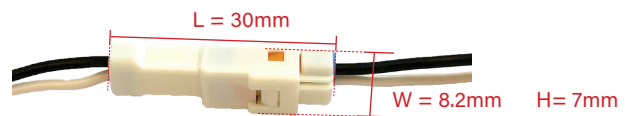

V-Wash II also comes with rotatable mounting clip which allows flexible mounting and positioning in various environments.

DC24V

18W/m
(max)

IP44

Ra85 typ

Dimmable

FEATURES

- Linear LED fixture with controlled beam angle (16° and 20x40°)
- Suitable for architectural wall-wash lighting
- Available in CCT 2200K, 2700K, 3000K, 3500K, and 4000K
- Slim & compact casing body (Dia. 24mm x Length)

MECHANICAL DRAWING

Male-Female Connector
(Standard Spec comes with this connector)

White /or Red Cable = Positive (+)
Black Cable = Red (-)

BASIC SPECIFICATION

OPTIONAL ACCESSORIES

1 Mounting Clip Bracket Adjustment Angle Type